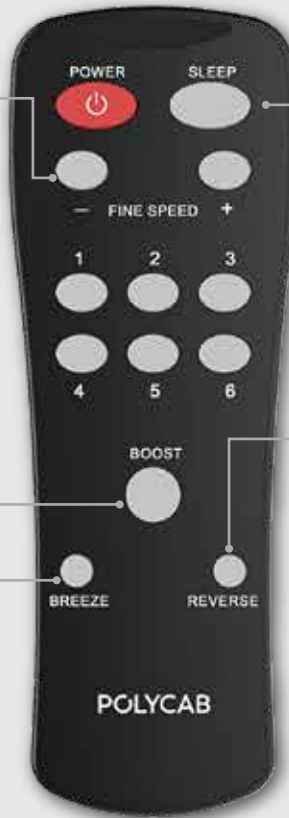

Advanced Remote

FINE SPEED

Unique consumer preferred feature where you can increase or decrease the speed of the fan accurately in small steps even between two fan speeds.

MULTI-FAN PAIRING

This function allows you to pair or link multiple fan to be controlled simultaneously with a single remote.

Boost Mode

With this mode, enjoy the fan at its full speed giving you the best experience.

Breeze Mode

Enjoy natural breeze mode where the fan simulates a natural breeze impact by alternating between low to high speed within a short span of time.