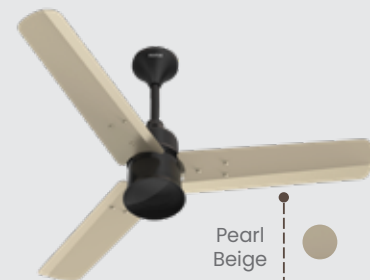

# POLYCAB SILENCIO MINI 900 MM

**POLYCAB**

IDEAS. CONNECTED.

Matt Satin  
White

Natural  
Wood

Pearl  
Brown

Matt  
Black

Natural Walnut  
Wood