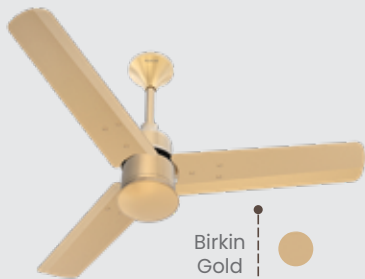

Birkin
Gold